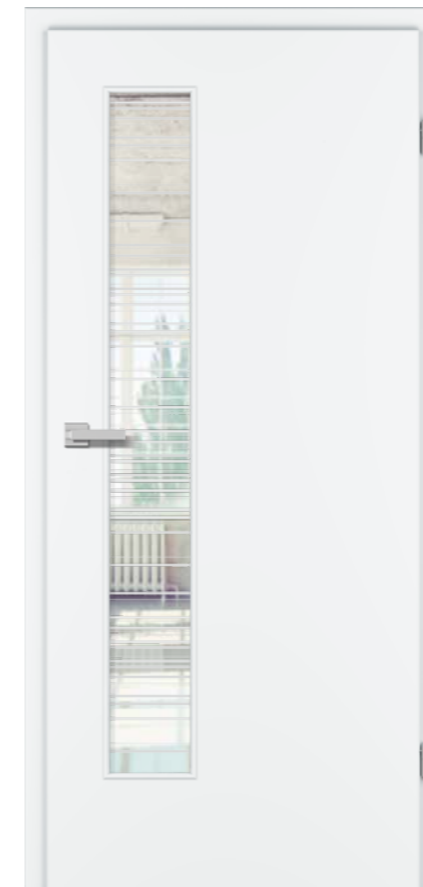

2 **MODELL:** NT-LA4S-DA, WEISSLACK 9010
GLAS: LINEA 1, Siebdruck-Veredelung
BESCHLAG: QUADRAL, Standard-Rosette, ohne Schlüssel-Rosette
MODEL: NT-LA4S-DA, WHITE VARNISH 9010
GLASS: LINEA 1, Screenprint finish
FITTING: QUADRAL, Standard rosette, without keyhole rosette