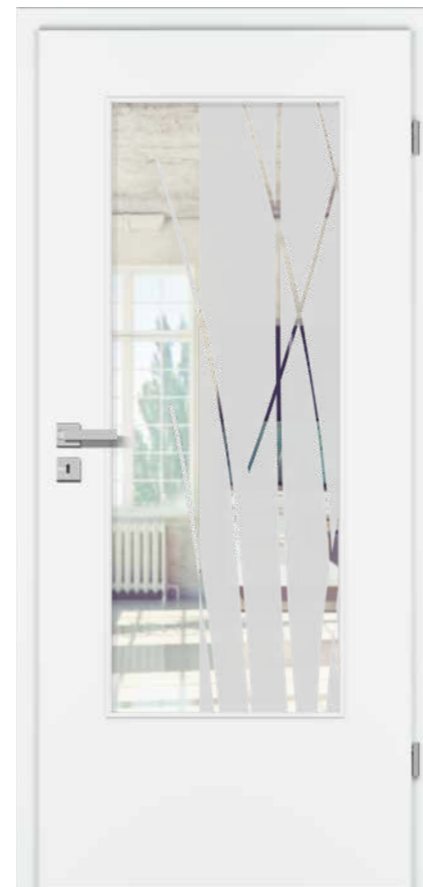

1 **MODELL:** NT-LA-DA, WEISSLACK 9010
GLAS: BAMBUS, Siebdruck-Veredelung
BESCHLAG: QUADRAL, Standard-Rosette, mit Schlüssel-Rosette
MODEL: NT-LA-DA, WHITE VARNISH 9010
GLASS: BAMBUS, Screenprint finish
FITTING: QUADRAL, Standard rosette, with keyhole rosette